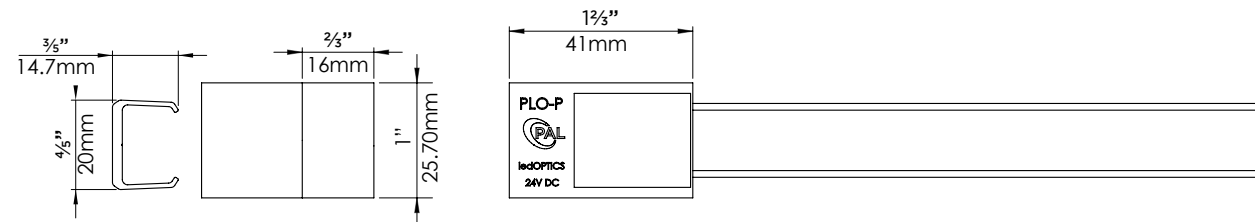

MULTI-COLOR LIGHT		SINGLE COLOR LIGHT	
POWER RATING	3W / FT (24V DC) 8W / M (24V DC)	POWER RATING	3W / FT (24V DC) 8W / M (24V DC)
COLOR	MULTI-COLOR	COLOR	COOL OR WARM WHITE
MAX LENGTH	98' / 29.8M	MAX LENGTH	98' / 29.8M

Custom lengths available, contact us today for a quote.