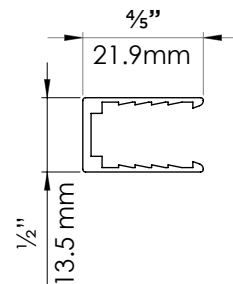

STRIP LIGHTING ACCESSORIES

FLEX

CODE

- 42-PSFE-LPU
- 42-PLO-P-E-16
- 64-EFS-E
- 64-EFS-E-16
- 64-EFMS-E-6
- 64-EFMS-E-16
- 64-EFMT-E-6
- 64-EFMT-E-16

DESCRIPTION

DESCRIPTION	PRICE
PAL Mounting Track to Suit PLO-P Perimeter Strip Lighting - 5ft Length	$ 20.59
PAL Mounting Track to Suit PLO-P Perimeter Strip Lighting - 16ft Lengths	$ 75.51
Evenglow Mounting Track to Suit NFSB Evenglow Flex & NFWB Flex Domed Feature Strip Lighting - 6ft Length	$ 27.46
Evenglow Mounting Track to Suit NFSB Evenglow Flex & NFWB Flex Domed Feature Strip Lighting - 16ft Length	$ 75.51
Evenglow Mounting Track to Suit NFMS Evenglow Flex Mini Side View Strip Lighting - 6ft Length	$ 27.46
Evenglow Mounting Track to Suit NFMS Evenglow Flex Mini Side View Strip Lighting - 16ft Length	$ 75.51
Evenglow Mounting Track to Suit NFMT Evenglow Flex Mini Top View Strip Lighting - 6ft Length	$ 27.46
Evenglow Mounting Track to Suit NFMT Evenglow Flex Mini Top View Strip Lighting - 16ft Length	$ 75.51