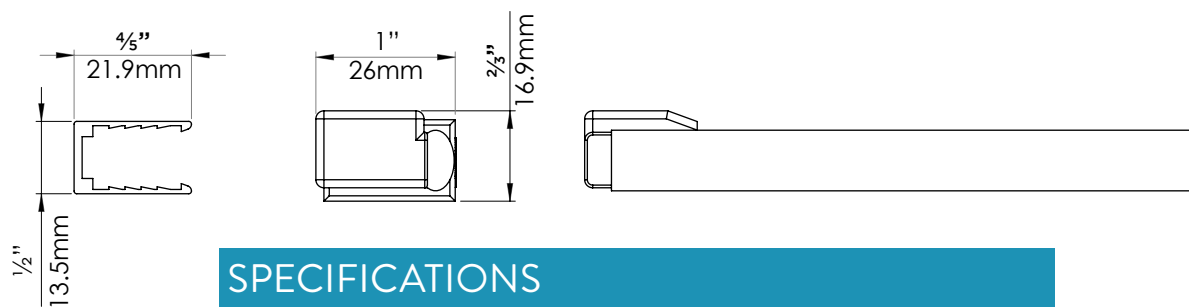

SPECIFICATIONS

FITTING	STANDARD 1/2" OR 3/4" CONDUIT
CORD	80' **
POOL TYPE	CONCRETE / FIBERGLASS / VINYL
CERTIFICATION	UL676 POOL & SPA LIGHTING UL1838 LOW VOLTAGE LANDSCAPE LIGHTING UL2108 LOW VOLTAGE LIGHTING SYSTEMS
GROUNDING	NO BONDING REQUIRED

**Custom cable lengths available.