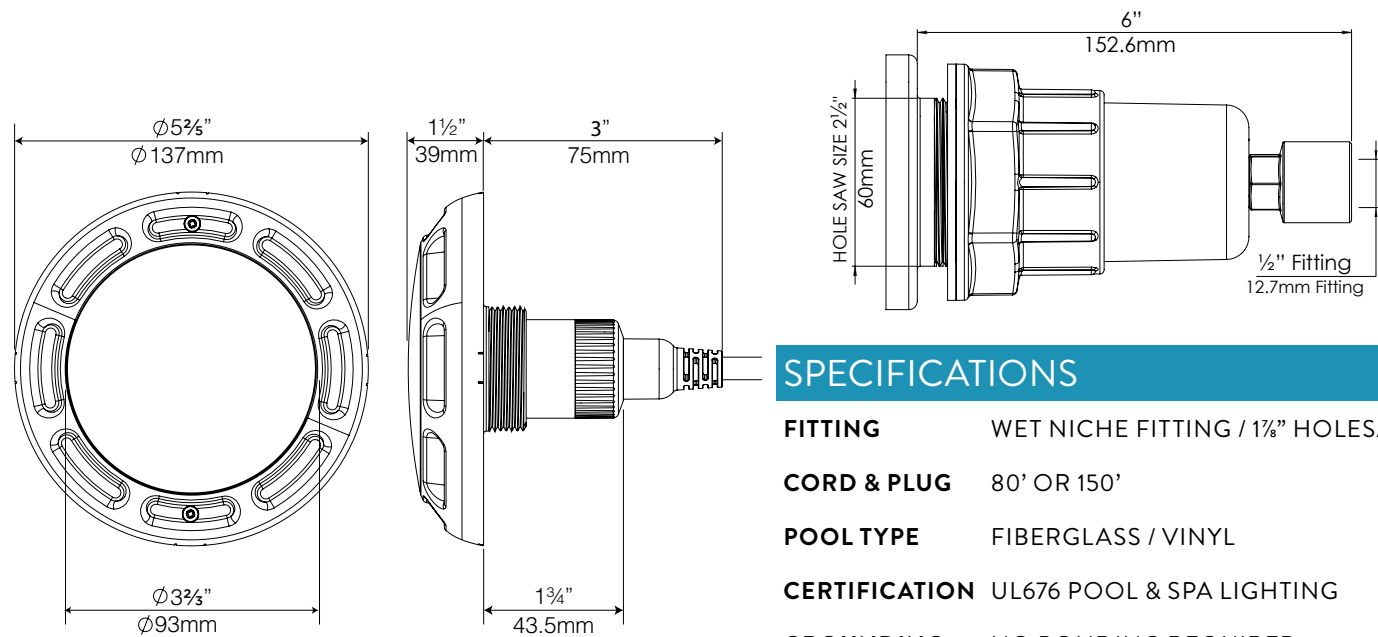

SPECIFICATIONS

FITTING	WET NICHE FITTING / 1 1/2" HOLESAW
CORD & PLUG	80' OR 150'
POOL TYPE	FIBERGLASS / VINYL
CERTIFICATION	UL676 POOL & SPA LIGHTING
GROUNDING	NO BONDING REQUIRED

Contact us for any custom requirements.

CODE

Multi Color

- 64-EGF-80
- 64-EGF-150
- 64-EGF-01

Cool White

- 64-EGFCW-80
- 64-EGFCW-150
- 64-EGFCW-01

Warm White

- 64-EGFWW-80
- 64-EGFWW-150
- 64-EGFWW-01
- 42-VAU

DESCRIPTION

- PAL Evenglow Multi Color Fiberglass Pool & Spa Light with 80ft Cable & Plug
- PAL Evenglow Multi Color Fiberglass Pool & Spa Light with 150ft Cable & Plug
- PAL Evenglow Multi Color Fiberglass Pool & Spa Light Only (No Cable & Plug)

- PAL Evenglow Cool White Fiberglass Pool & Spa Light with 80ft Cable & Plug
- PAL Evenglow Cool White Fiberglass Pool & Spa Light with 150ft Cable & Plug
- PAL Evenglow Cool White Fiberglass Pool & Spa Light Only (No Cable & Plug)

- PAL Evenglow Warm White Fiberglass Pool & Spa Light with 80ft Cable & Plug
- PAL Evenglow Warm White Fiberglass Pool & Spa Light with 150ft Cable & Plug
- PAL Evenglow Warm White Fiberglass Pool & Spa Light Only (No Cable & Plug)
- Vinyl Liner Adaptor Kit with White & Grey Cover Plate

PRICE

$	420.00
$	500.00
$	411.90
$	420.00
$	500.00
$	411.90
$	420.00
$	500.00
$	411.90
$	42.18