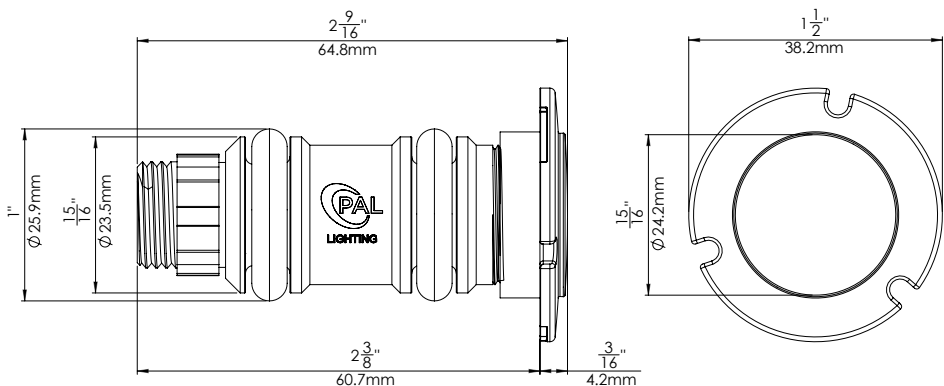

CODE

Multi Color

- 64-EGMIC-80
- 64-EGMIC-150
- 64-EGMIC-01

Cool White

- 64-EGMIC-CW-80
- 64-EGMIC-CW-150
- 64-EGMIC-CW-01

Warm White

- 64-EGMIC-WW-80
- 64-EGMIC-WW-150
- 64-EGMIC-WW-01

DESCRIPTION

- PAL Treo Micro Multi Color Nicheless Pool & Spa Light with 80ft Cable & Plug
- PAL Treo Micro Multi Color Nicheless Pool & Spa Light with 150ft Cable & Plug
- PAL Treo Micro Multi Color Nicheless Pool & Spa Light Only (No Cable & Plug)

- PAL Treo Micro Cool White Nicheless Pool & Spa Light with 80ft Cable & Plug
- PAL Treo Micro Cool White Nicheless Pool & Spa Light with 150ft Cable & Plug
- PAL Treo Micro Cool White Nicheless Pool & Spa Light Only (No Cable & Plug)

- PAL Treo Micro Warm White Pool & Spa Light with 80ft Cable & Plug
- PAL Treo Micro Warm White Pool & Spa Light with 150ft Cable & Plug
- PAL Treo Micro Warm White Pool & Spa Light Only (No Cable & Plug)

PRICE

- $ 320.37
- $ 443.94
- $ 270.02

- $ 320.37
- $ 443.94
- $ 270.02

- $ 320.37
- $ 443.94
- $ 270.02