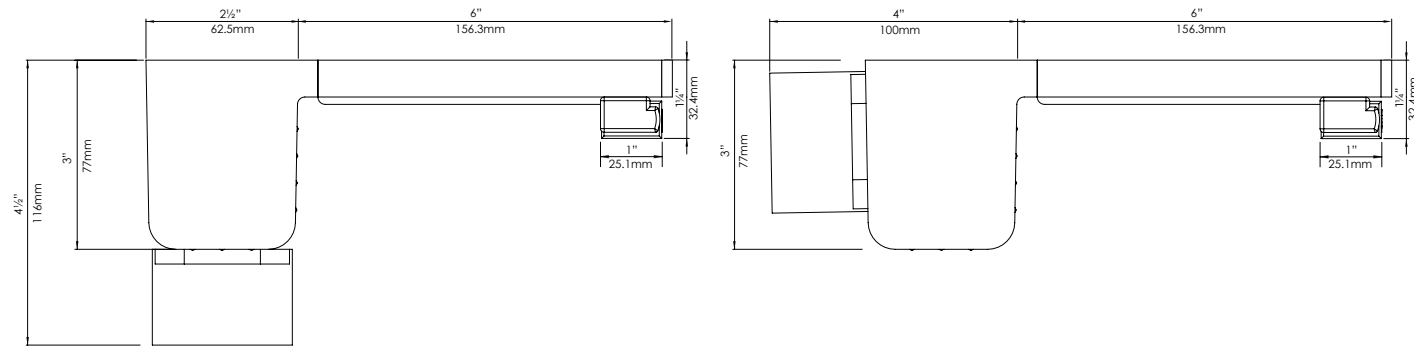

LIGHT SPECIFICATIONS

CORD	80'
CERTIFICATION	UL676 POOL & SPA LIGHTING UL1838 LOW VOLTAGE LANDSCAPE LIGHTING UL2108 LOW VOLTAGE LIGHTING SYSTEMS
GROUNDING	NO BONDING REQUIRED