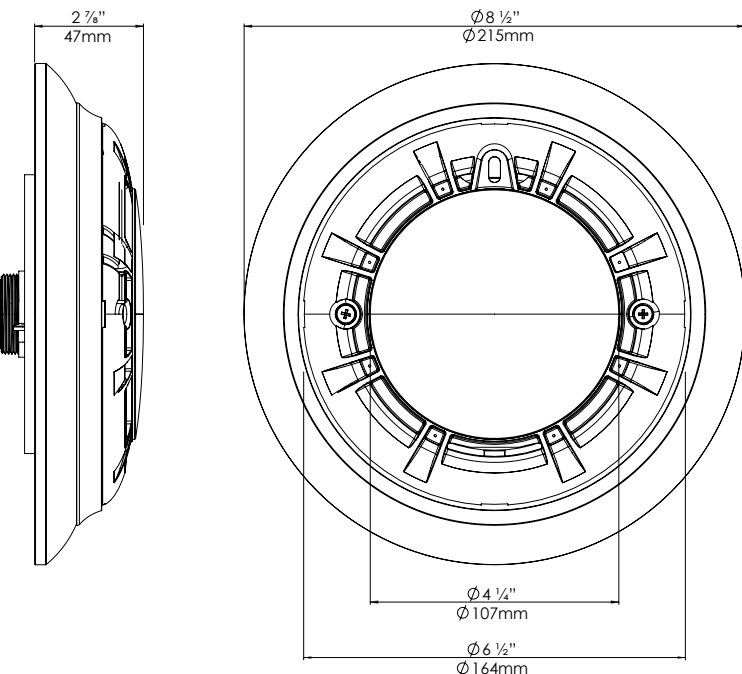

SPECIFICATIONS

FITTING	STANDARD AQUALAMP® ADAPTER
CORD & PLUG	10' CABLE WITH IP68 CONNECTOR
POOL TYPE	GUNITE / VINYL
CERTIFICATION	UL676 POOL & SPA LIGHTING
GROUNDING	NO BONDING REQUIRED

Contact us for any custom requirements.

CODE	DESCRIPTION	PRICE
3-IN-1 Multi Color, Cool & Warm White		
64-EGM2-CA	PAL Evenglow Multi Color Sonar Canadian Retro Light with Remote	$ 328.57
Cool White		
64-EGMCW-CA	PAL Evenglow Cool White Sonar Canadian Retro Light	$ 238.10
Warm White		
64-EGMWW-CA	PAL Evenglow Warm White Sonar Canadian Retro Light	$ 238.10