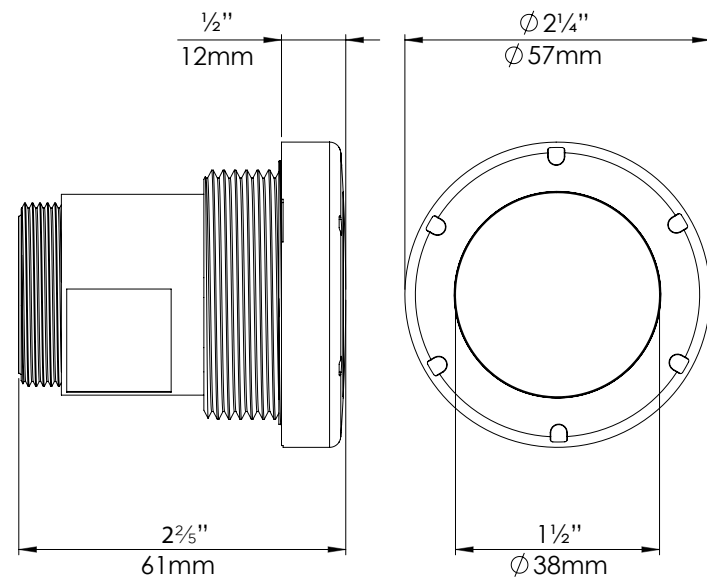

Dress ring colors included

SPECIFICATIONS	
FITTING	ANY STANDARD 1 1/2" WALL FITTING
CORD & PLUG	80' OR 150'
POOL TYPE	GUNITE / FIBERGLASS / VINYL
GROUNDING	NO BONDING REQUIRED

Contact us for any custom requirements.

CODE

Multi Color

- 64-EGTV2-80
- 64-EGTV2-150
- 64-EGTV2-01

Cool White

- 64-EGTV2CW-80
- 64-EGTV2CW-150
- 64-EGTV2CW-01

Warm White

- 64-EGTV2WW-80
- 64-EGTV2WW-150
- 64-EGTV2WW-01

DESCRIPTION

- PAL Treo Retro Multi Color Nicheless Pool & Spa Light with 80ft Cable & Plug
- PAL Treo Retro Multi Color Nicheless Pool & Spa Light with 150ft Cable & Plug
- PAL Treo Retro Multi Color Nicheless Pool & Spa Light Only (No Cable & Plug)

- PAL Treo Retro Cool White Nicheless Pool & Spa Light with 80ft Cable & Plug
- PAL Treo Retro Cool White Nicheless Pool & Spa Light with 150ft Cable & Plug
- PAL Treo Retro Cool White Nicheless Pool & Spa Light Only (No Cable & Plug)

- PAL Treo Retro Warm White Nicheless Pool & Spa Light with 80ft Cable & Plug
- PAL Treo Retro Warm White Nicheless Pool & Spa Light with 150ft Cable & Plug
- PAL Treo Retro Warm White Nicheless Pool & Spa Light Only (No Cable & Plug)

PRICE

- $ 508.01
- $ 613.27
- $ 457.67

- $ 508.01
- $ 613.27
- $ 457.67

- $ 508.01
- $ 613.27
- $ 457.67