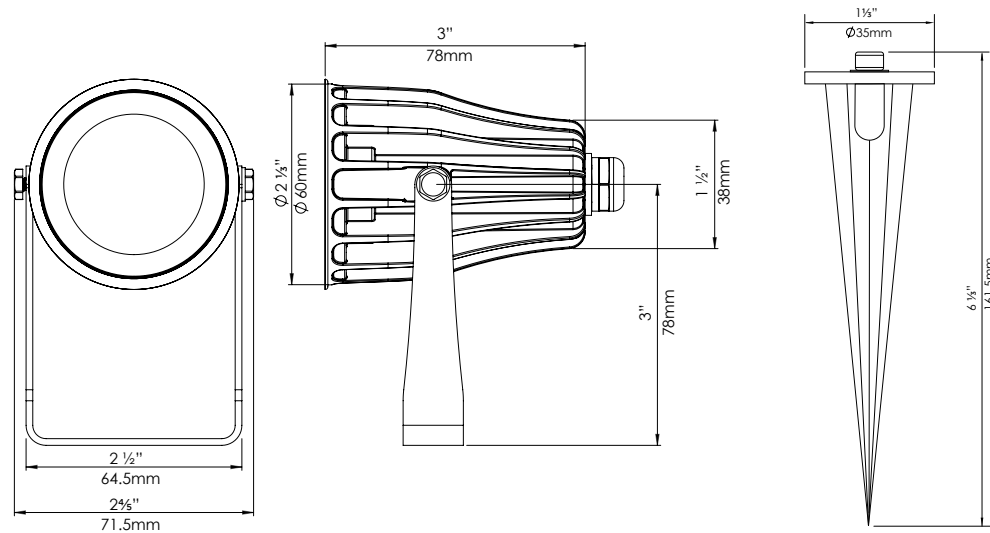

SPECIFICATIONS

CORD	1'
CERTIFICATION	UL1838 LOW VOLTAGE LANDSCAPE LIGHTING UL2108 LOW VOLTAGE LIGHTING SYSTEMS
GROUNDING	NO BONDING REQUIRED