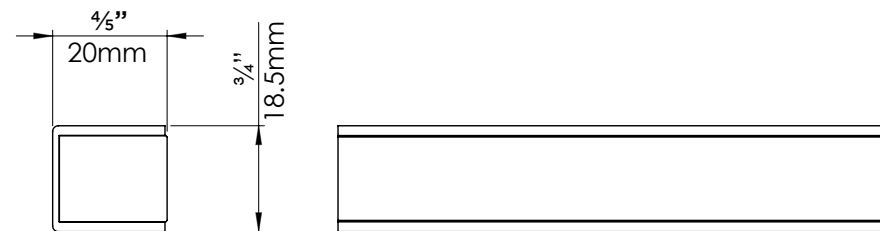

SPECIFICATIONS

FITTING	STANDARD 1/2" OR 3/4" CONDUIT
CORD	65'
POOL TYPE	CONCRETE / FIBERGLASS / VINYL
GROUNDING	NO BONDING REQUIRED