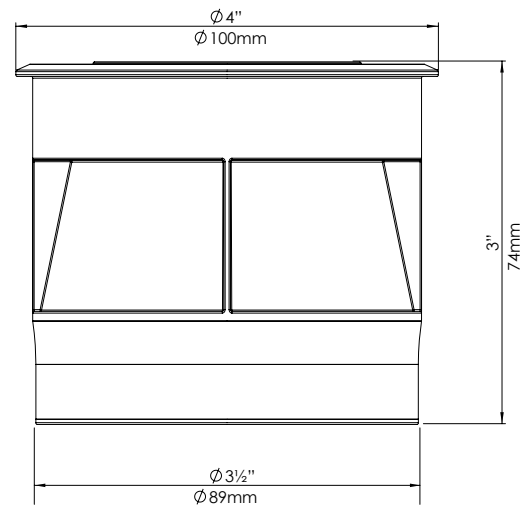

MULTI-COLOR LIGHT		SINGLE COLOR LIGHT	
POWER RATING	5W (12V DC)	POWER RATING	5W (12V DC)
COLOR	MULTI-COLOR	COLOR	COOL OR WARM WHITE