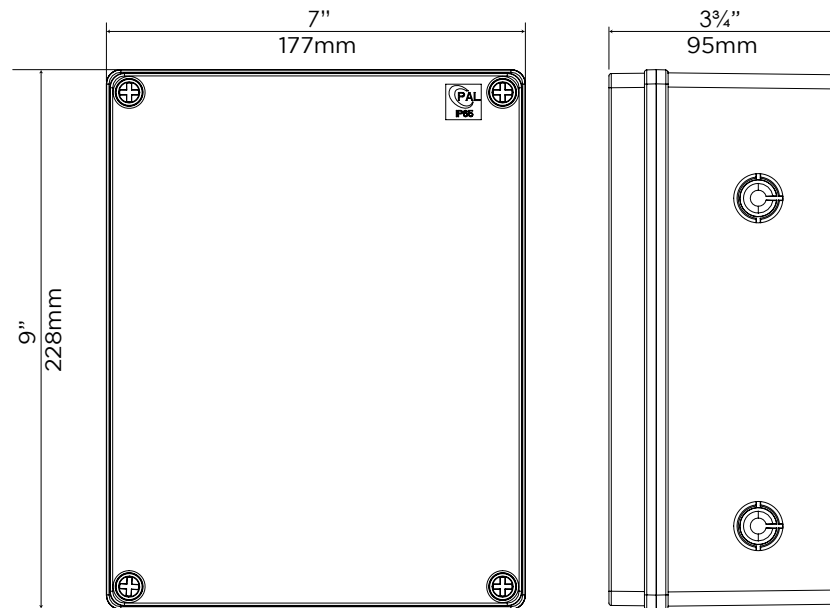

CODE

42-PCR-2-VCU

DESCRIPTION

PAL Valve Actuator Control System

PRICE

$ 503.43