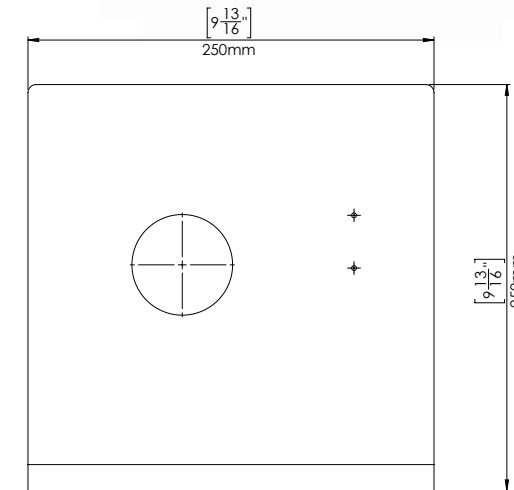

SALES KITS

FIBERGLASS POS DISPLAY

CODE

64-SK-FPLD

DESCRIPTION

Fiberglass Pool Light POS Display

PRICE

$ POA