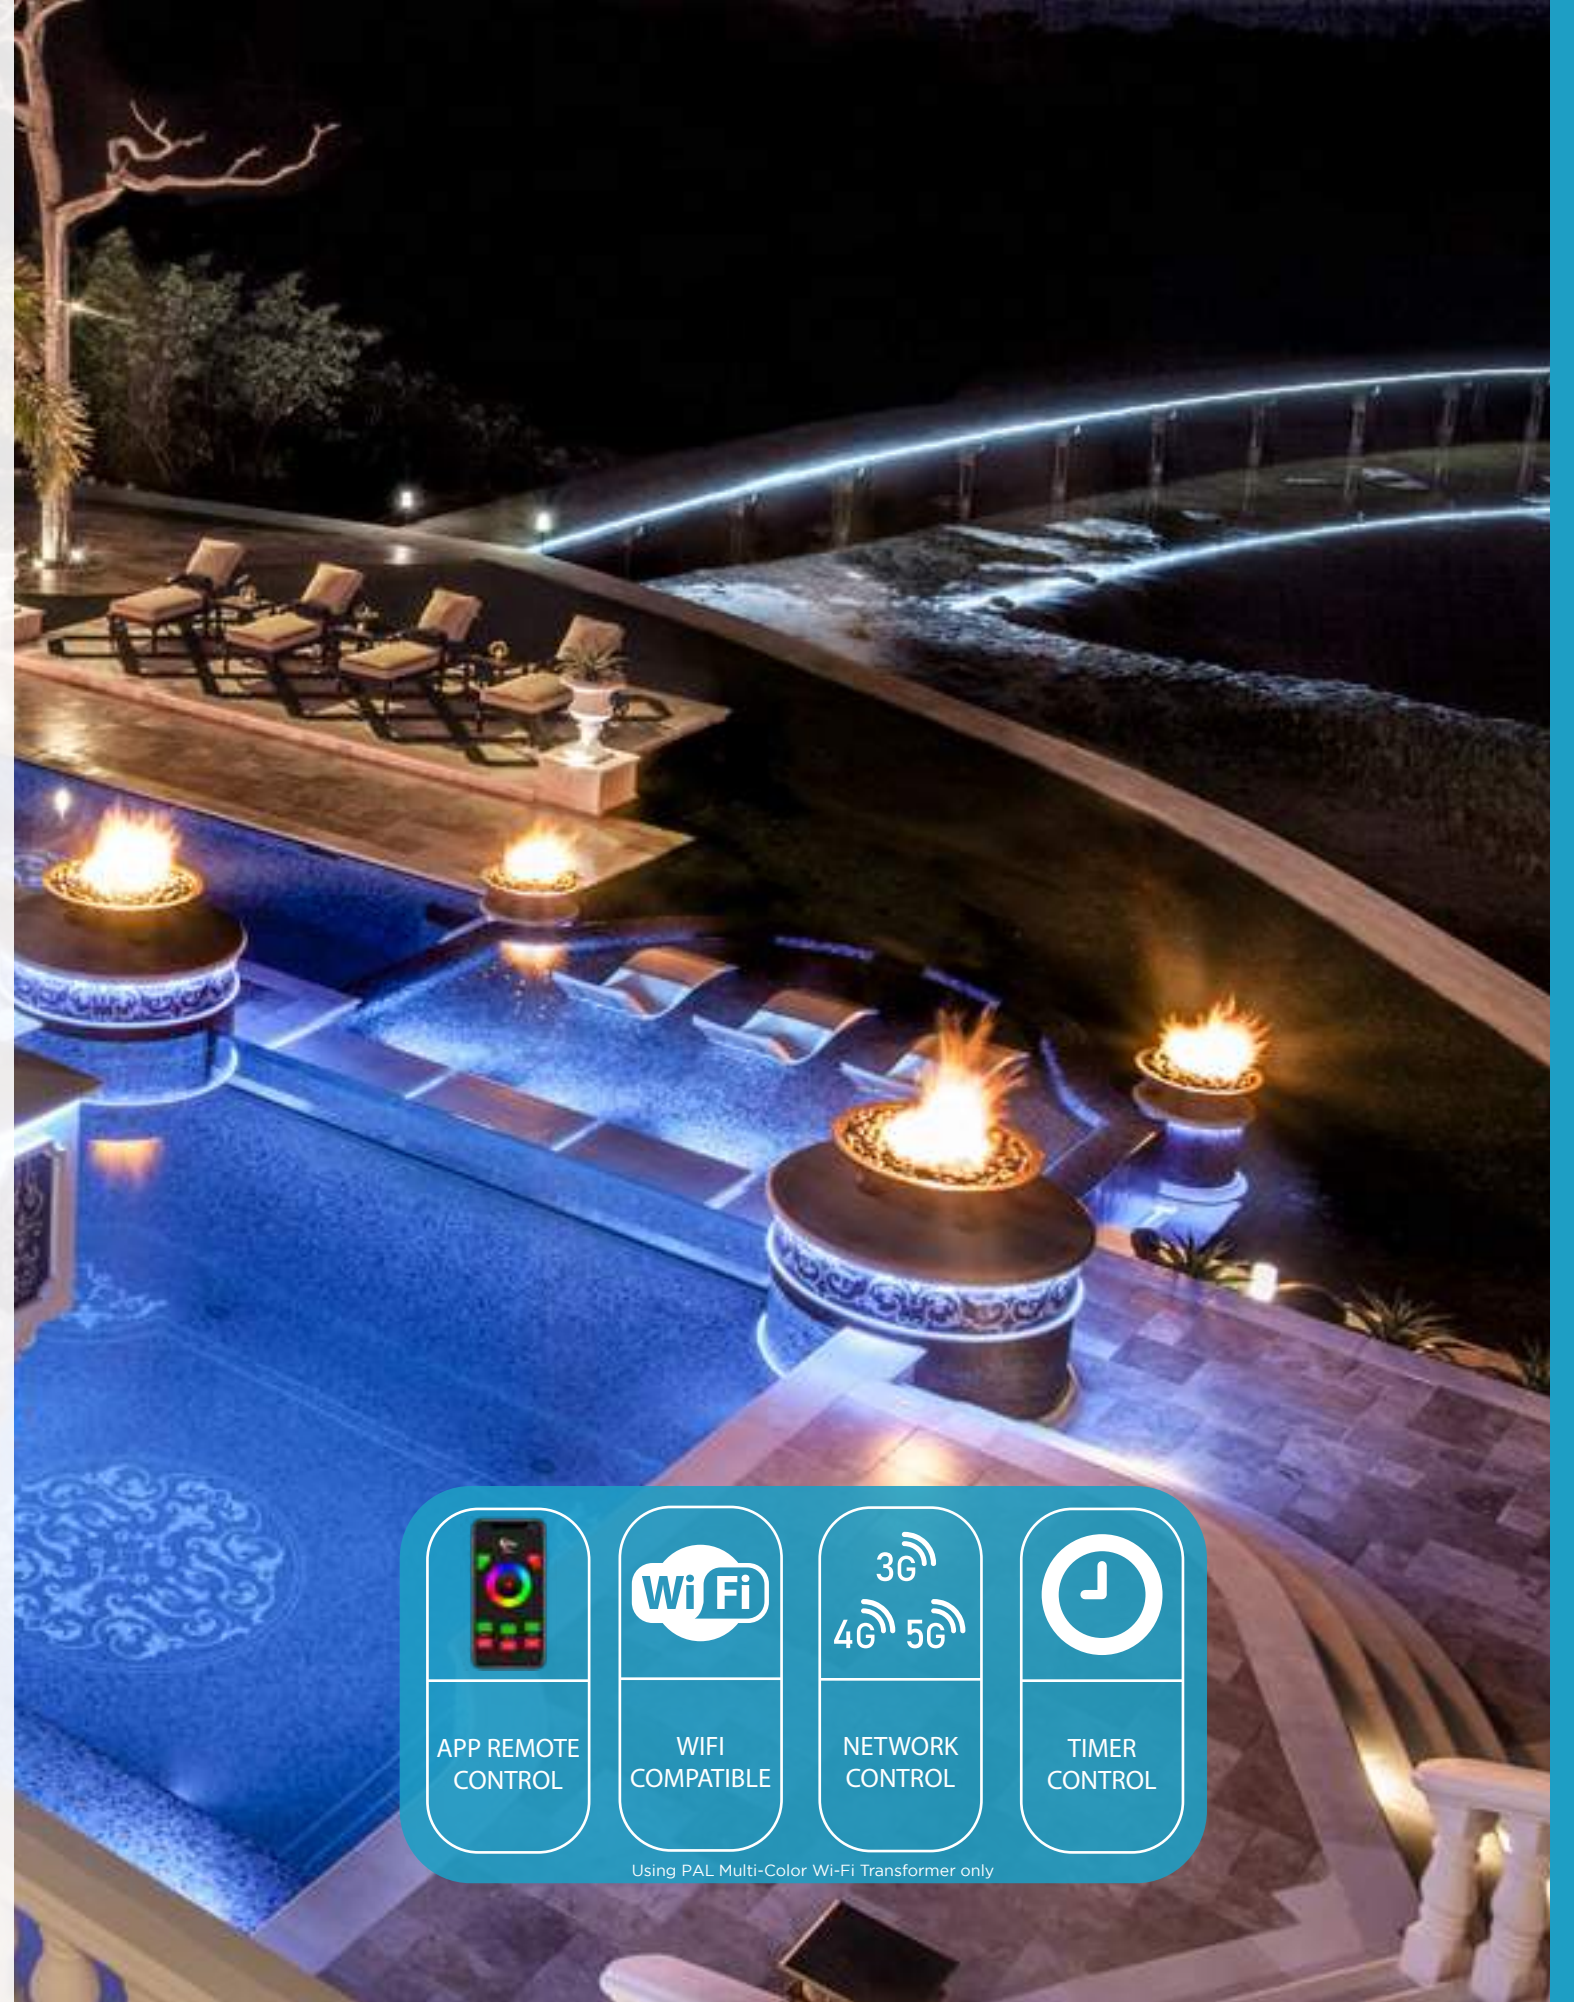

# EVENGLOW POOL & SPA LIGHTS

LED Pool Lights with Color Touch Technology for  
Gunite, Fiberglass & Vinyl Pools

			
REMOTE CONTROL	16 MILLION COLORS	BRIGHTNESS CONTROL	COLOR MEMORY

Using PAL Multi-Color Transformer only