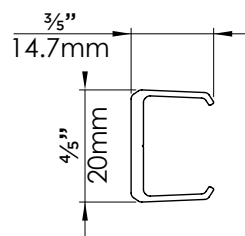

STRIP LIGHTING ACCESSORIES

PERIMETER

CODE

- 42-PSFE-LPU
- 42-PLO-P-E-16
- 64-EFS-E
- 64-EFS-E-16
- 64-EFMS-E-6
- 64-EFMS-E-16
- 64-EFMT-E-6
- 64-EFMT-E-16

DESCRIPTION

DESCRIPTION	PRICE
PAL Mounting Track to Suit PLO-P Perimeter Strip Lighting - 5ft Length	$ 20.59
PAL Mounting Track to Suit PLO-P Perimeter Strip Lighting - 16ft Lengths	$ 75.51
Evenglow Mounting Track to Suit NFSB Evenglow Flex & NFWB Flex Domed Feature Strip Lighting - 6ft Length	$ 27.46
Evenglow Mounting Track to Suit NFSB Evenglow Flex & NFWB Flex Domed Feature Strip Lighting - 16ft Length	$ 75.51
Evenglow Mounting Track to Suit NFMS Evenglow Flex Mini Side View Strip Lighting - 6ft Length	$ 27.46
Evenglow Mounting Track to Suit NFMS Evenglow Flex Mini Side View Strip Lighting - 16ft Length	$ 75.51
Evenglow Mounting Track to Suit NFMT Evenglow Flex Mini Top View Strip Lighting - 6ft Length	$ 27.46
Evenglow Mounting Track to Suit NFMT Evenglow Flex Mini Top View Strip Lighting - 16ft Length	$ 75.51