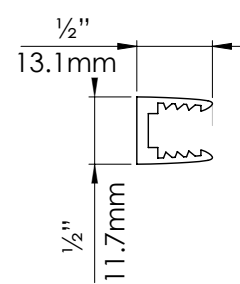

STRIP LIGHTING ACCESSORIES

MINI-SIDE

CODE

- 42-PSFE-LPU
- 42-PLO-P-E-16
- 64-EFS-E
- 64-EFS-E-16
- 64-EFMS-E-6
- 64-EFMS-E-16
- 64-EFMT-E-6
- 64-EFMT-E-16

DESCRIPTION

DESCRIPTION	PRICE
PAL Mounting Track to Suit PLO-P Perimeter Strip Lighting - 5ft Length	$ 20.59
PAL Mounting Track to Suit PLO-P Perimeter Strip Lighting - 16ft Lengths	$ 75.51
Evenglow Mounting Track to Suit NFSB Evenglow Flex & NFWB Flex Domed Feature Strip Lighting - 6ft Length	$ 27.46
Evenglow Mounting Track to Suit NFSB Evenglow Flex & NFWB Flex Domed Feature Strip Lighting - 16ft Length	$ 75.51
Evenglow Mounting Track to Suit NFMS Evenglow Flex Mini Side View Strip Lighting - 6ft Length	$ 27.46
Evenglow Mounting Track to Suit NFMS Evenglow Flex Mini Side View Strip Lighting - 16ft Length	$ 75.51
Evenglow Mounting Track to Suit NFMT Evenglow Flex Mini Top View Strip Lighting - 6ft Length	$ 27.46
Evenglow Mounting Track to Suit NFMT Evenglow Flex Mini Top View Strip Lighting - 16ft Length	$ 75.51