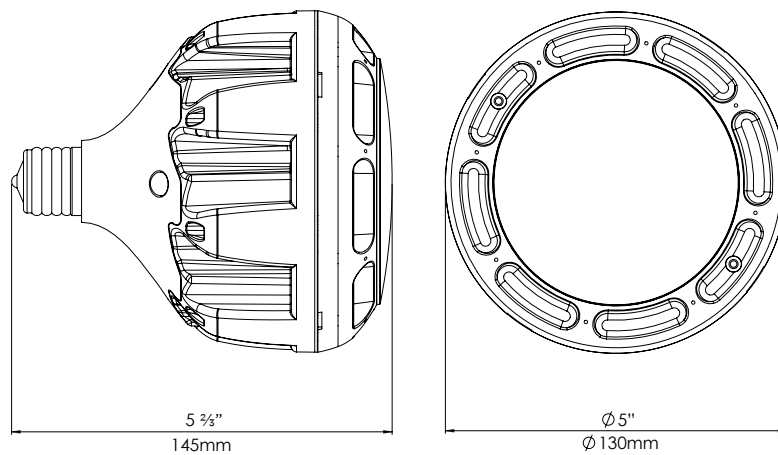

SPECIFICATIONS	
FITTING	MOST STANDARD POOL NICHES
SOCKET	PAR38
POOL TYPE	GUNITE / VINYL
CERTIFICATION	UL676 POOL & SPA LIGHTING
GROUNDING	NO BONDING REQUIRED

Contact us for any custom requirements.