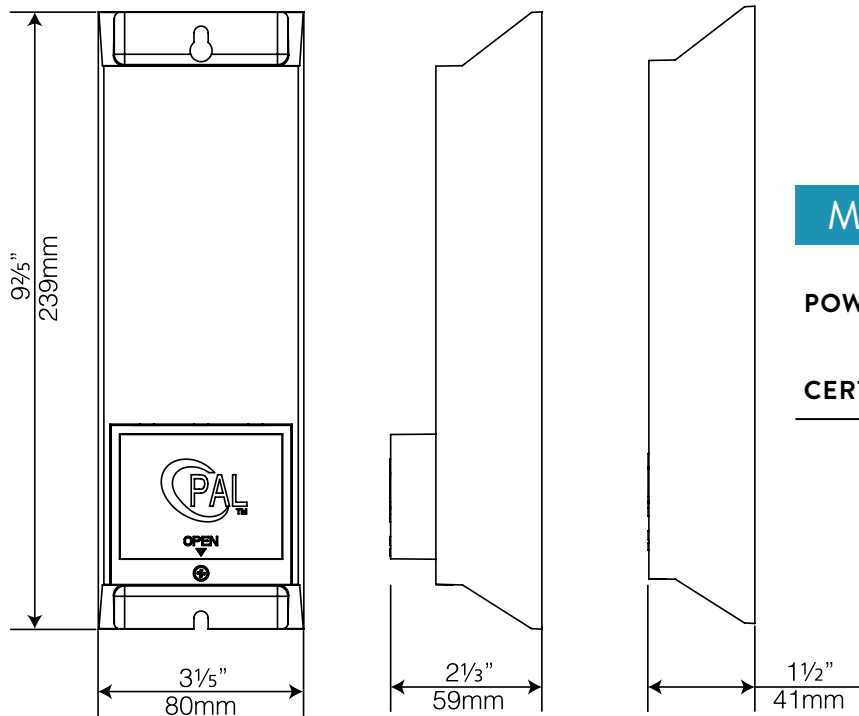

LIGHTING CONTROLLERS

COLOR TOUCH SERIES PCR-2D

MULTI-COLOR TRANSFORMER

POWER RATING 16/35/55W / 12V DC
16/35/60W / 24V DC

CERTIFICATION UL676 POOL & SPA LIGHTING