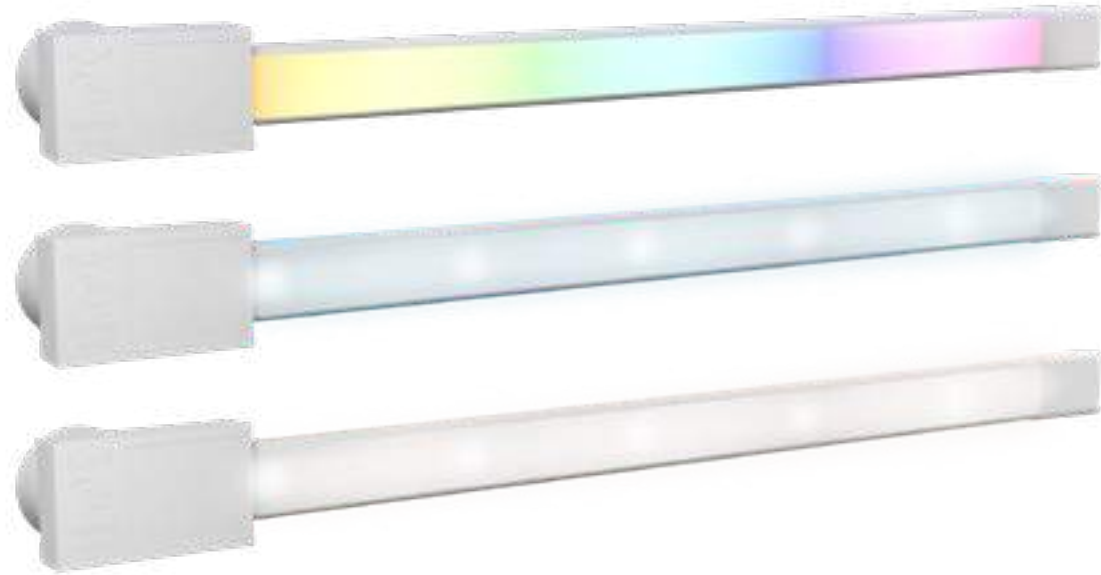

STRIP LIGHTING

PERIMETER LIGHT