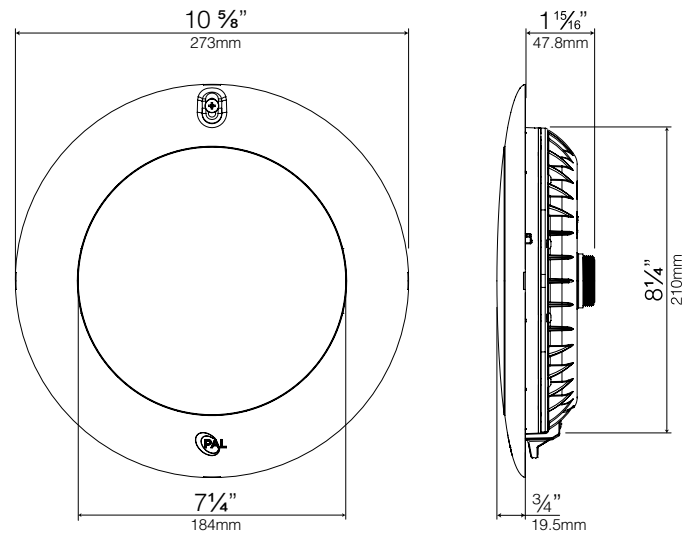

### SPECIFICATIONS

<b>FITTING</b>	MOST STANDARD POOL NICHES
<b>CORD &amp; PLUG</b>	80' OR 150'
<b>POOL TYPE</b>	GUNITE / VINYL
<b>CERTIFICATION</b>	UL676 POOL & SPA LIGHTING
<b>GROUNDING</b>	NO BONDING REQUIRED