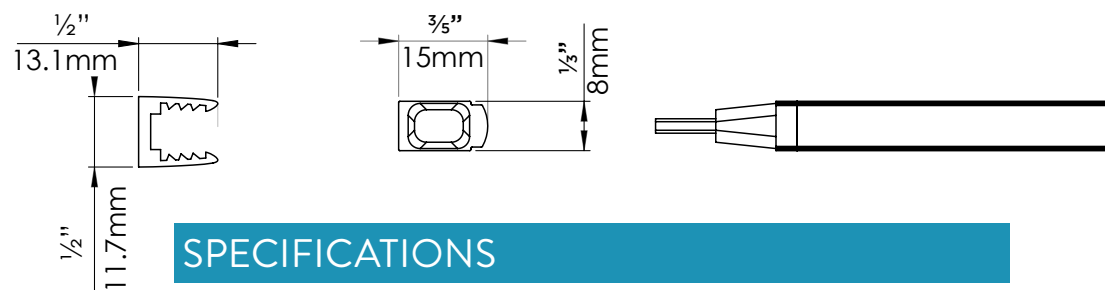

### SINGLE COLOR LIGHT

- POWER RATING** 4W / FT (24V DC)  
12.5W / M (24V DC)
- COLOR** COOL OR WARM WHITE\*
- MAX LENGTH** 16' / 5M ↗

↗Custom lengths available, contact us today for a quote.