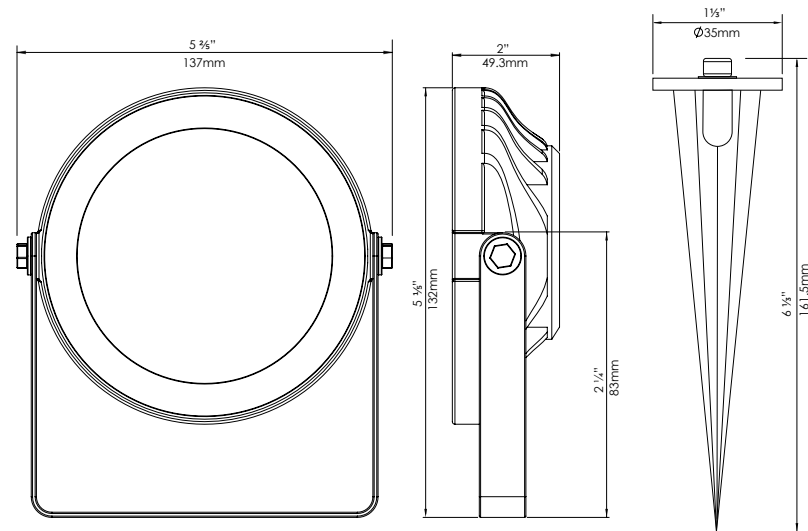

SPECIFICATIONS

CORD	1'
CERTIFICATION	UL1838 LOW VOLTAGE LANDSCAPE LIGHTING UL2108 LOW VOLTAGE LIGHTING SYSTEMS
GROUNDING	NO BONDING REQUIRED