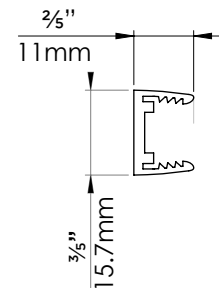

# STRIP LIGHTING ACCESSORIES

PERIMETER

FLEX

MINI-TOP

MINI-SIDE