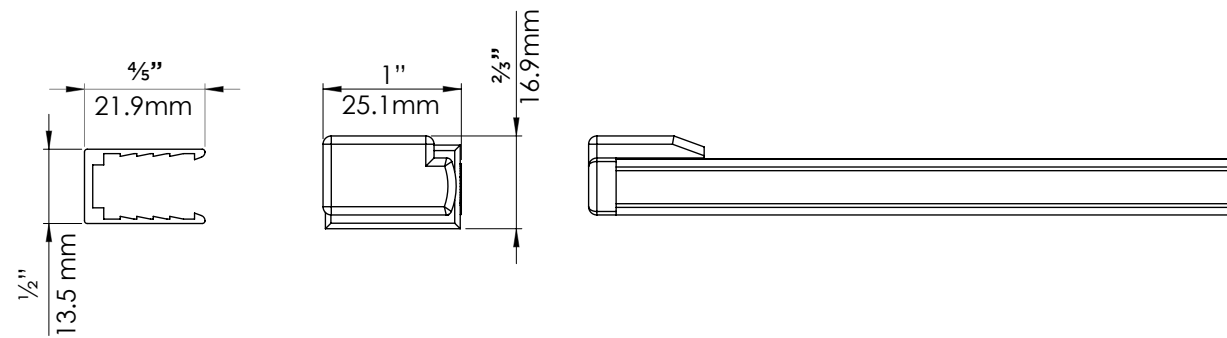

SPECIFICATIONS

FITTING	STANDARD 1/2" OR 3/4" CONDUIT
CORD	80'
CERTIFICATION	UL676 POOL & SPA LIGHTING UL1838 LOW VOLTAGE LANDSCAPE LIGHTING UL2108 LOW VOLTAGE LIGHTING SYSTEMS
GROUNDING	NO BONDING REQUIRED