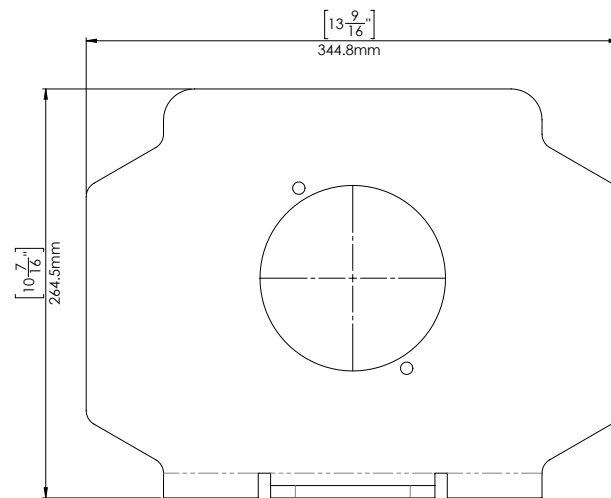

SALES KITS

CANADIAN RETRO POS DISPLAY

CODE

64-SK-CRD

DESCRIPTION

Canadian Retro POS Display

PRICE

$ POA