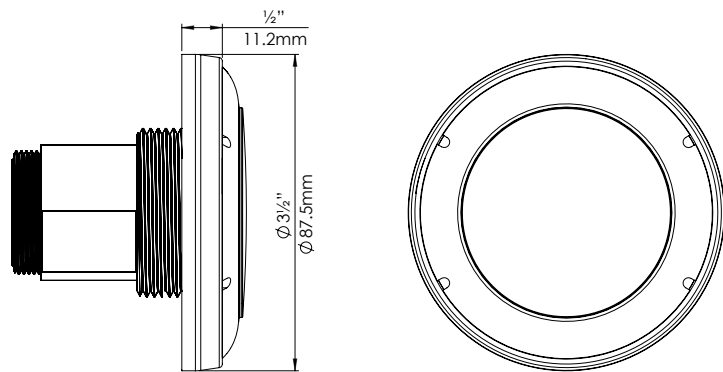

MULTI-COLOR LIGHT		WHITE LIGHT	
CONTROL TYPE	COLOR TOUCH	SWITCH MODE	SINGLE COLOR
POWER RATING	5W (12/24V DC)	6W (12/24V DC) 6W (12V AC)	5W (12/24V DC) 5W (12V AC)
COLOR	MULTI-COLOR	MULTI-COLOR	COOL OR WARM WHITE

Dress ring colors included

Stainless dress ring optional