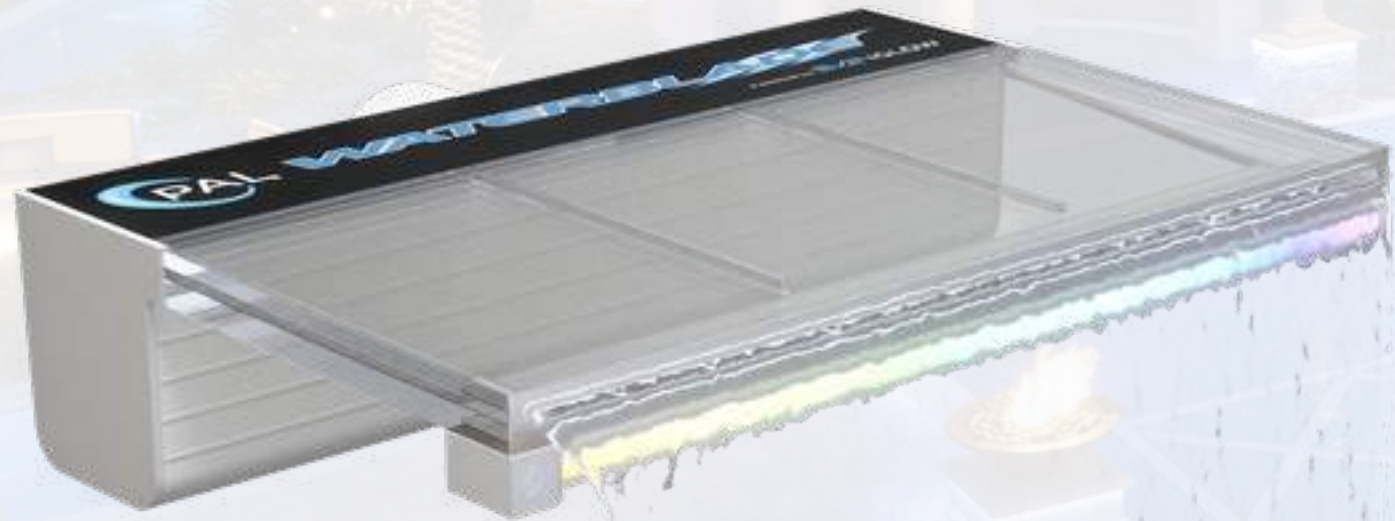

WATER FEATURES

Water features for Gunite, Fiberglass And Vinyl Pools

REMOTE CONTROL	16 MILLION COLORS	BRIGHTNESS CONTROL	COLOR MEMORY

Using PAL Multi-Color Transformer only