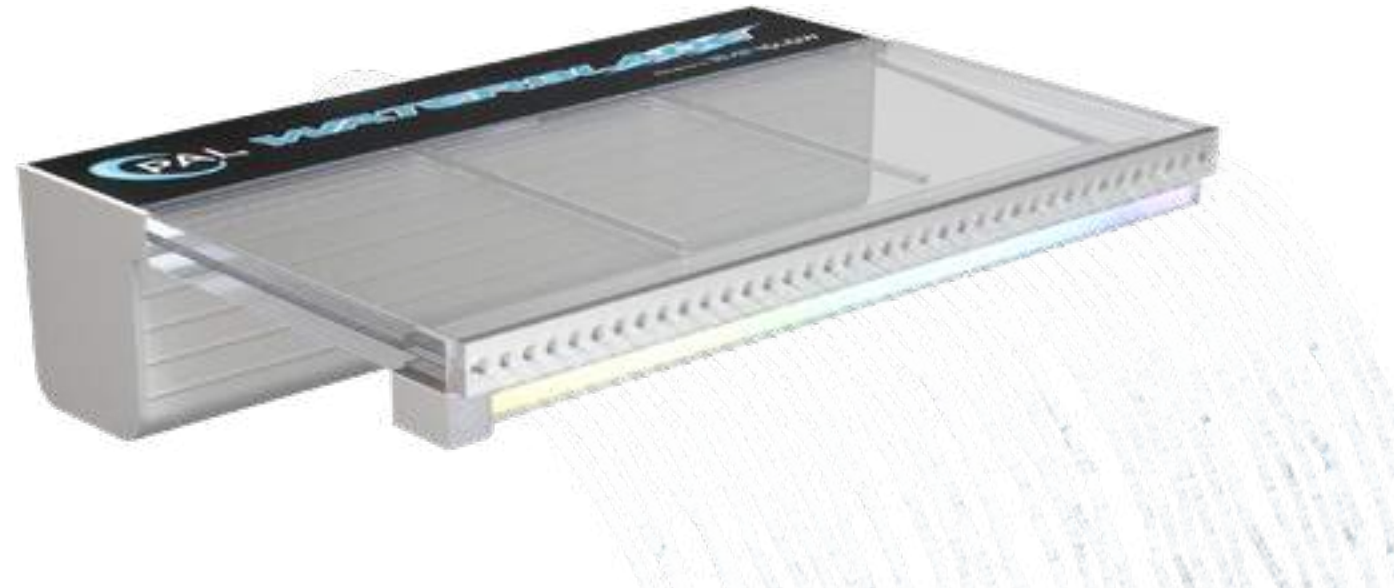

WATER FEATURES

WATERBLADE® RAIN & LIT

MULTI-COLOR LIGHT

POWER RATING	4.5W / FT (24V DC) 14.4W / M (24V DC)
COLOR	MULTI-COLOR
MAX LENGTH	5' / 1.5M