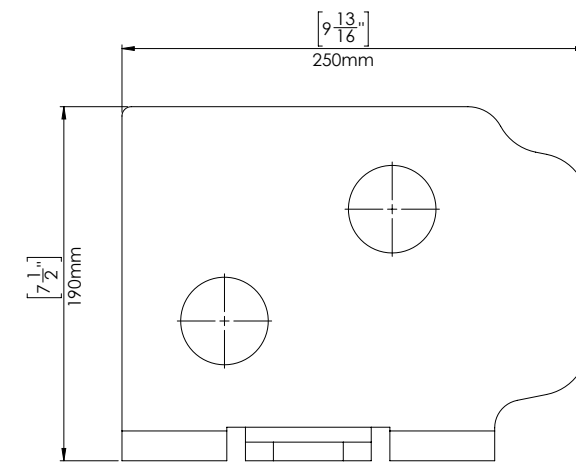

SALES KITS

PAL TREO POS DISPLAY

CODE

64-SK-NLD

DESCRIPTION

Nicheless Lighting POS Display

PRICE

$ POA