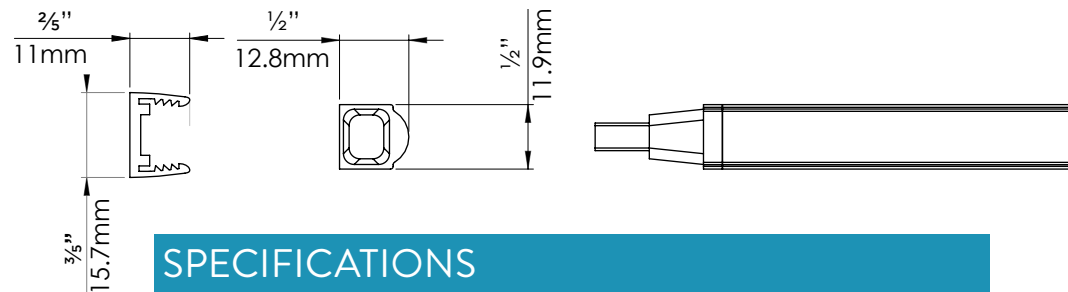

### SINGLE COLOR LIGHT

<b>POWER RATING</b>	4W / FT (24V DC) 12.5W / M (24V DC)
<b>COLOR</b>	COOL OR WARM WHITE*
<b>MAX LENGTH</b>	16' / 5M ↗

↗ Custom lengths available, contact us today for a quote.