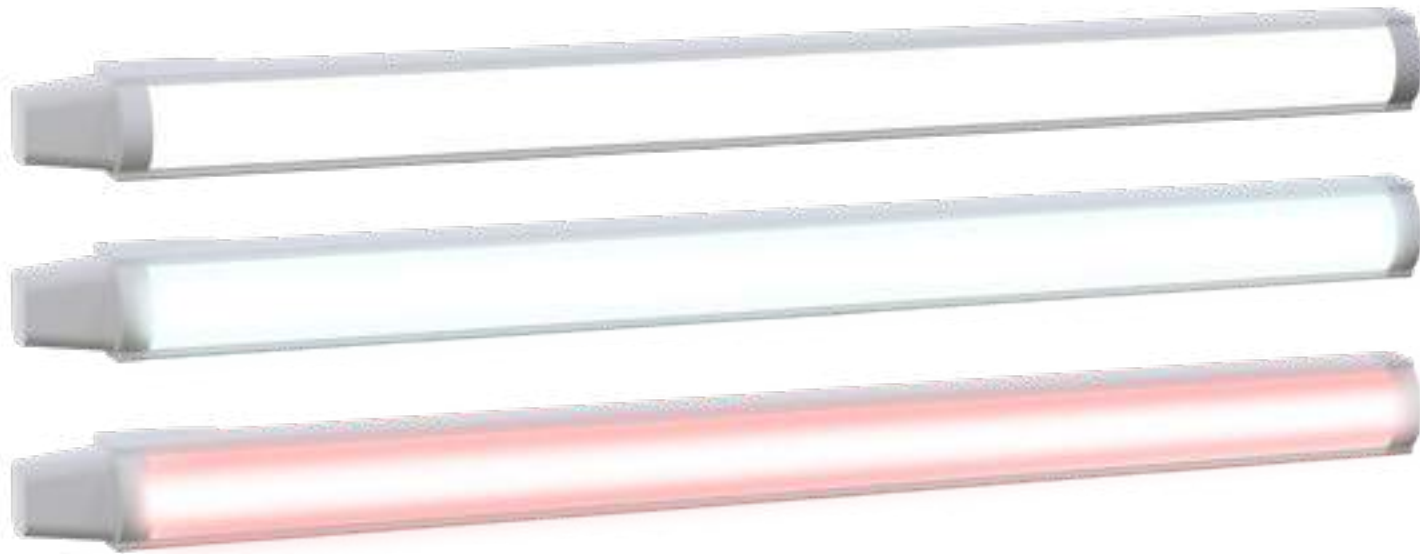

STRIP LIGHTING

EVENGLOW FLEX MINI TOP VIEW

*Other custom colors available.

SINGLE COLOR LIGHT

POWER RATING	4W / FT (24V DC) 12.5W / M (24V DC)
COLOR	COOL OR WARM WHITE*
MAX LENGTH	16' / 5M ↗

↗ Custom lengths available, contact us today for a quote.